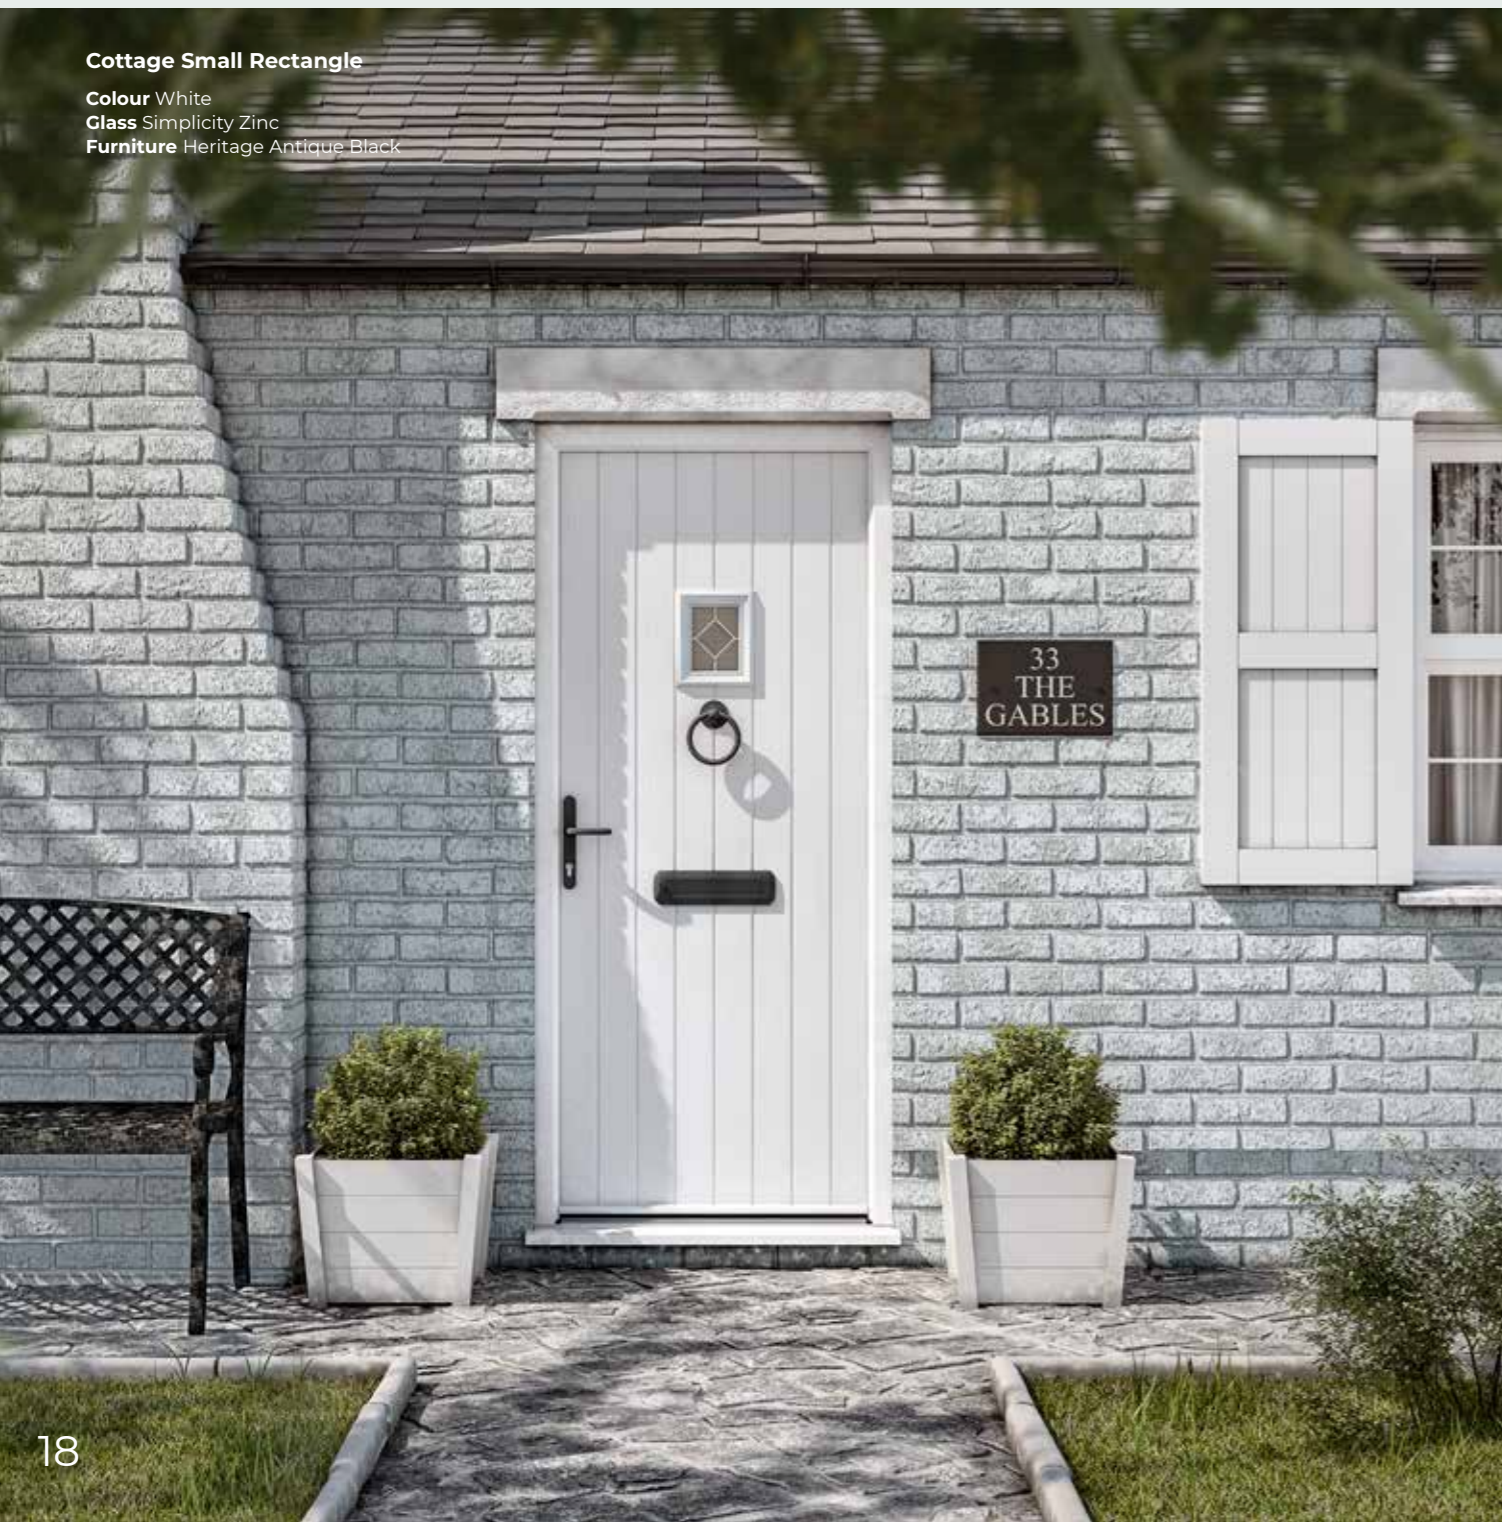

Cottage Collection

Offering a warm and cosy feel, our Cottage Collection doors fit perfectly with any urban or rural home. Providing a rustic charm with the true aesthetics of a wooden door, the collection includes two styles of door leaf: Cottage and Rustic Cottage.

Cottage Small Rectangle

Colour White
Glass Simplicity Zinc
Furniture Heritage Antique Black