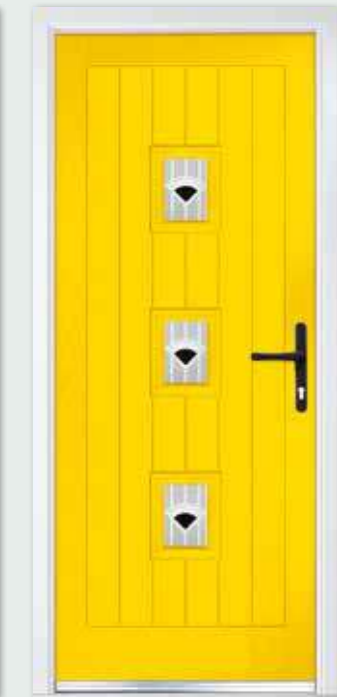

Rustic Cottage Three Rectangles

Colour Premium Buttercup Yellow
Glass Murano Black
Furniture Heritage Antique Black

Choose Your Colour
See page 28

Choose Your Glass
See page 30

Choose Your Hardware
See page 44