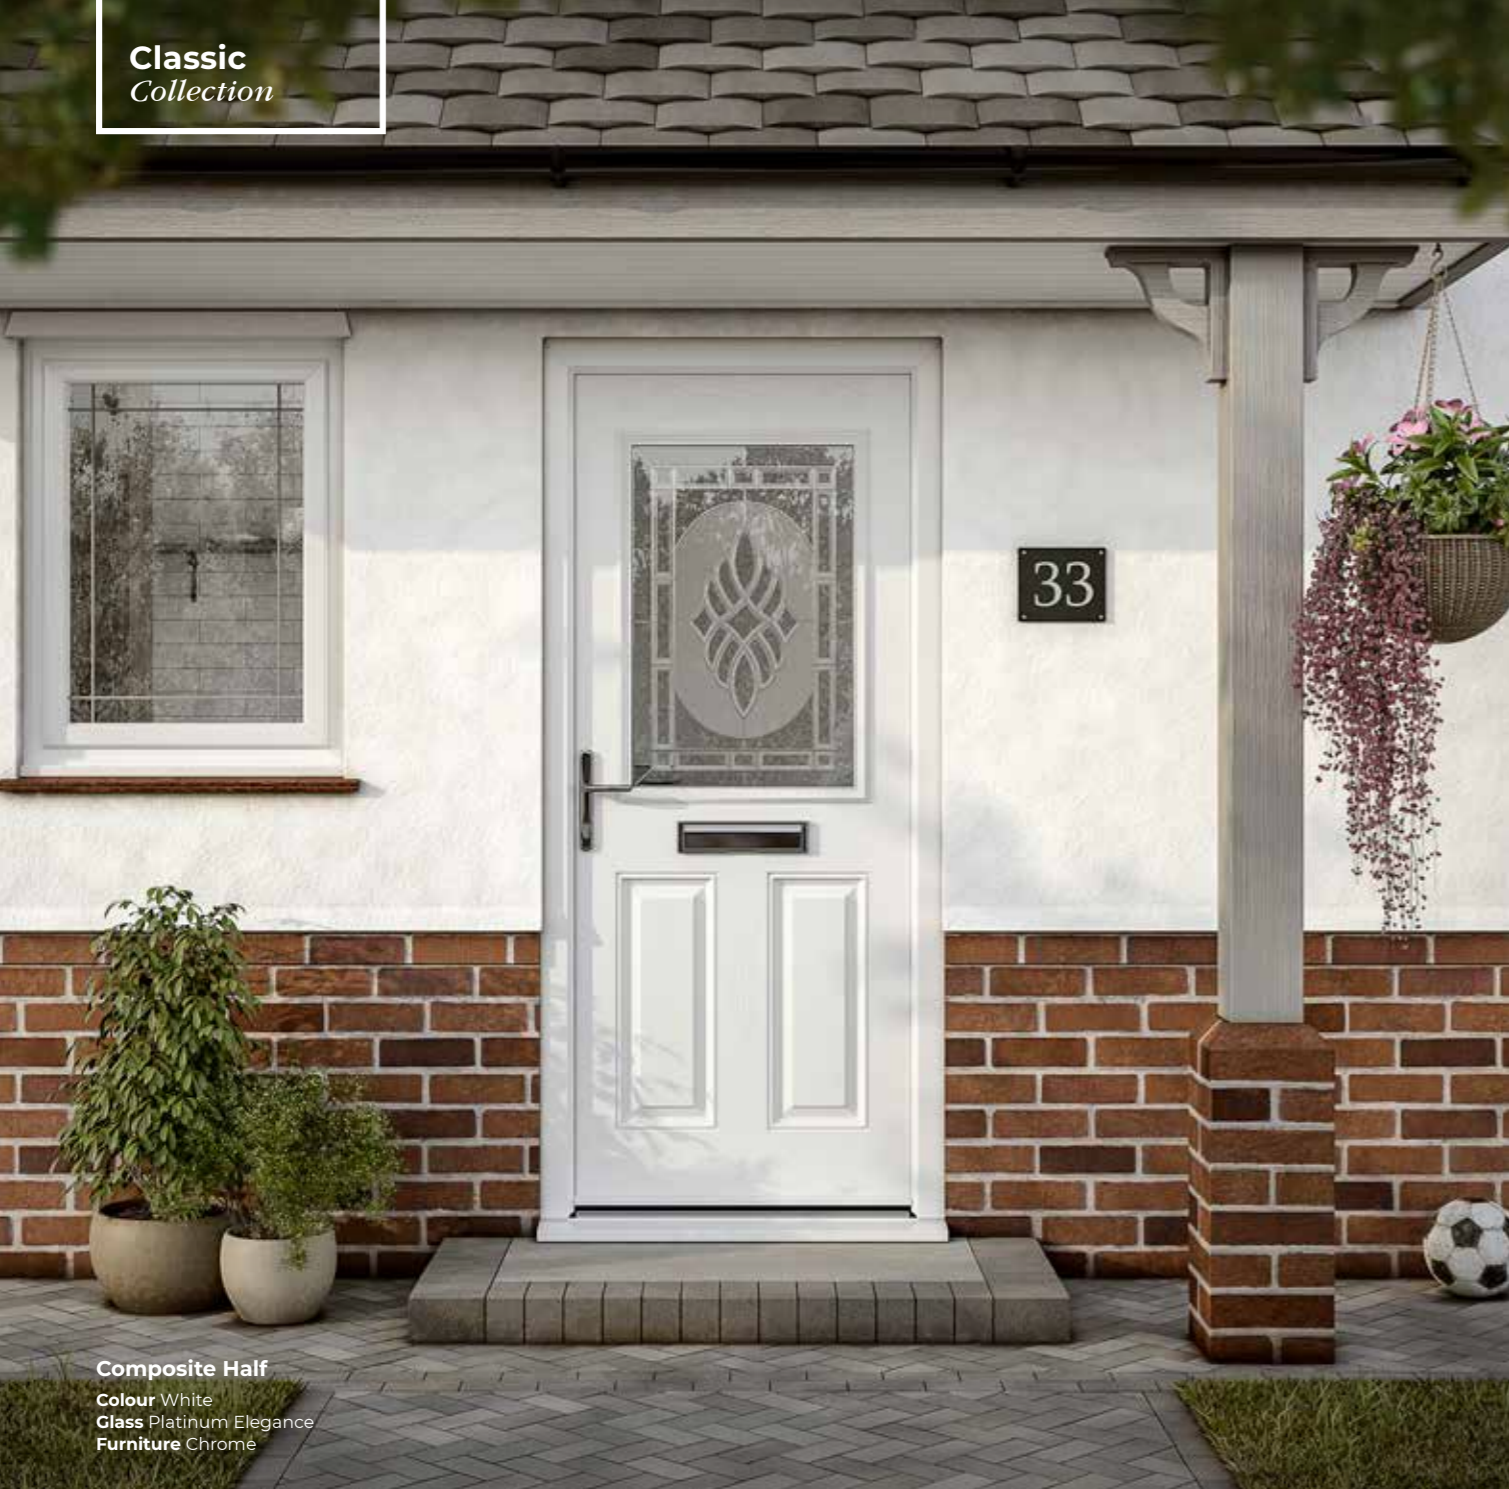

Composite Half
Colour White
Glass Platinum Elegance
Furniture Chrome

Composite Half

With its large glazed panel, this popular elegant design is ideal for those that want their entranceway to be filled with natural light. Suiting most properties, this style is a great choice for a front or rear door.