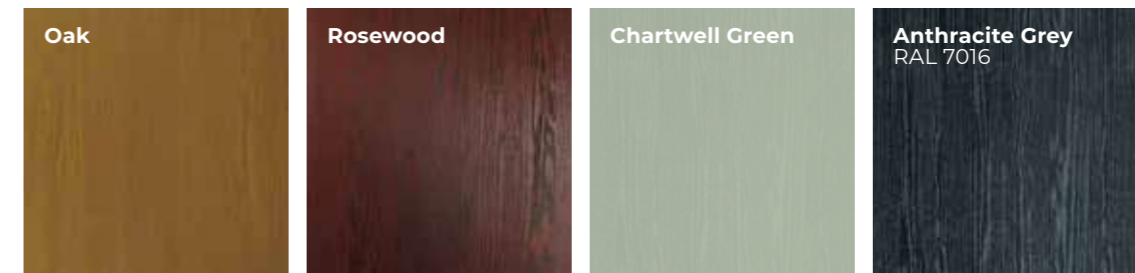

Standard Plus Colours